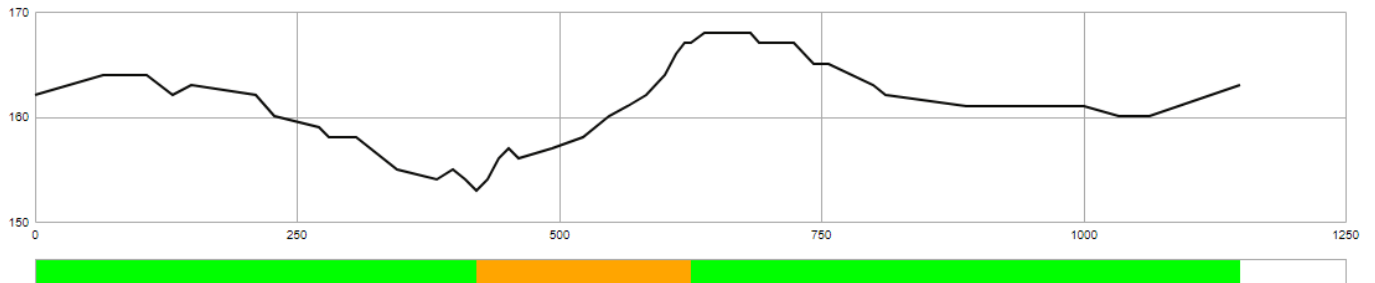

Bishop's Sprint 1,1 km (1149 m)

Certificat d'homologation FIS : 19/131.01/1.1

Sprint 1.1 km										
Course length:	1,149m			Height difference (HD):		15m		Lowest point:		153m
				Maximum climb (MC):		15m		Highest point:		168m
				Total climb (TC):		23m				
A-climb	#	at m	PHD (m)	PTC (m)	grad. (%)	avg. grad. (%)				
	total				0		0.0%	part of TC		
B-climb	1	420	14	15	-10.1 - 20.2	6.8				
	total			15			65.2%	part of TC		
C-climb	total			0			0.0%	part of TC		
undulated terrain	total			8			34.8%	part of TC		
	total climb			23						