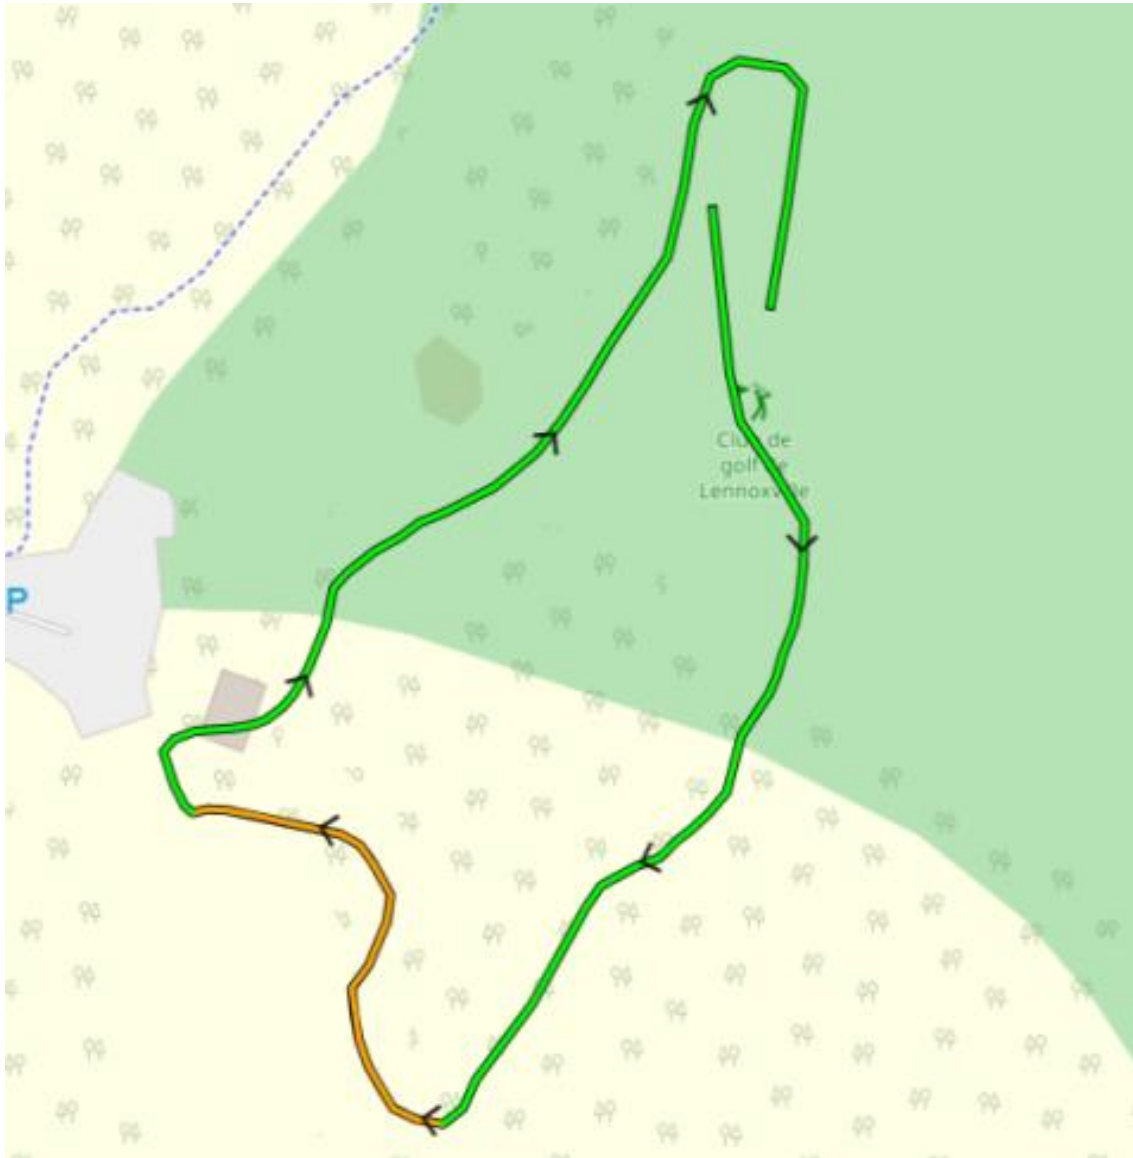

Bishop's Sprint 1,1 km (1149 m)

Certificat d'homologation FIS : 19/131.01/1.1

Sprint 1.1 km										
Course length:	1,149m			Height difference (HD):		15m		Lowest point:		153m
				Maximum climb (MC):		15m		Highest point:		168m
				Total climb (TC):		23m				
A-climb	#	at m	PHD (m)	PTC (m)	grad. (%)	avg. grad. (%)				
	total				0		0.0%	part of TC		
B-climb	1	420	14	15	-10.1 - 20.2	6.8				
	total			15			65.2%	part of TC		
C-climb	total			0			0.0%	part of TC		
undulated terrain	total			8			34.8%	part of TC		
	total climb			23						