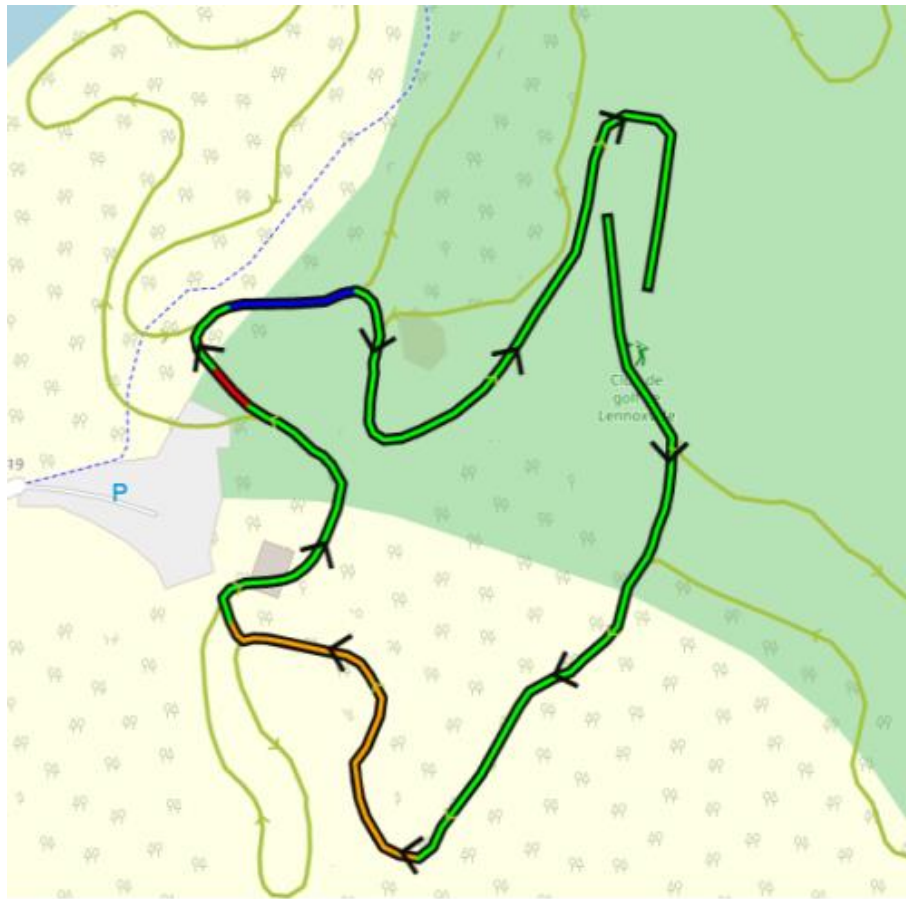

# Bishop's Sprint 1,4 km (1430 m)

Certificat d'homologation FIS : 19/131.02/1.4

HMG Sprint 1.4 km							
Course length:	1,430m		Height difference (HD):		21m	Lowest point: 153m	
			Maximum climb (MC):		16m	Highest point: 174m	
			Total climb (TC):		36m		
A-climb	#	at m	PHD (m)	PTC (m)	grad. (%)	avg. grad. (%)	
	<b>total</b>			0			0.0% part of TC
B-climb	1	420	15	16	-10.1 - 20.2	6.9	
	<b>total</b>			16			44.4% part of TC
C-climb	1	826	8	8	15.8 - 37.6	26.7	
	<b>total</b>			8			22.2% part of TC
undulated terrain	<b>total</b>			12			33.3% part of TC
	<b>total climb</b>			<b>36</b>			