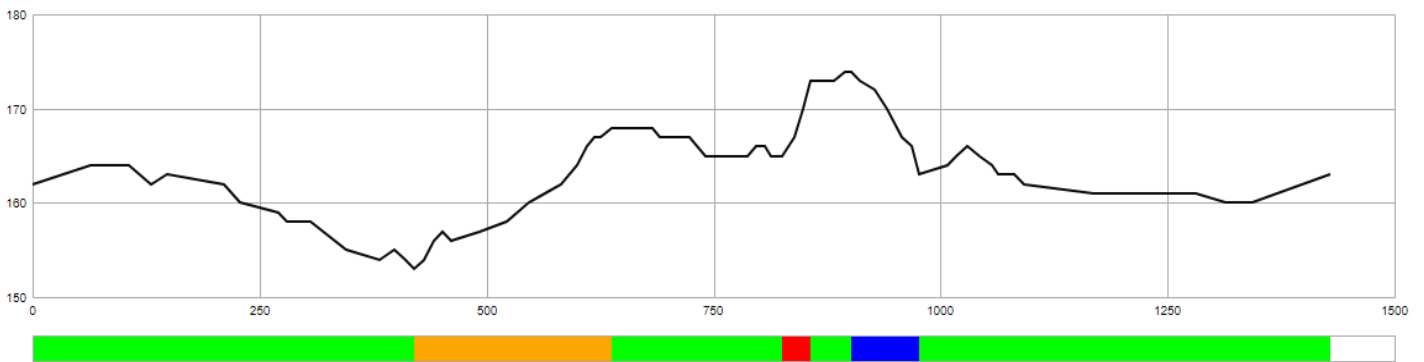

# Bishop's Sprint 1,4 km (1430 m)

Certificat d'homologation FIS : 19/131.02/1.4

HMG Sprint 1.4 km							
Course length:	1,430m		Height difference (HD):		21m	Lowest point: 153m	
			Maximum climb (MC):		16m	Highest point: 174m	
			Total climb (TC):		36m		
A-climb	#	at m	PHD (m)	PTC (m)	grad. (%)	avg. grad. (%)	
	<b>total</b>			0			0.0% part of TC
B-climb	1	420	15	16	-10.1 - 20.2	6.9	
	<b>total</b>			16			44.4% part of TC
C-climb	1	826	8	8	15.8 - 37.6	26.7	
	<b>total</b>			8			22.2% part of TC
undulated terrain	<b>total</b>			12			33.3% part of TC
	<b>total climb</b>			<b>36</b>			