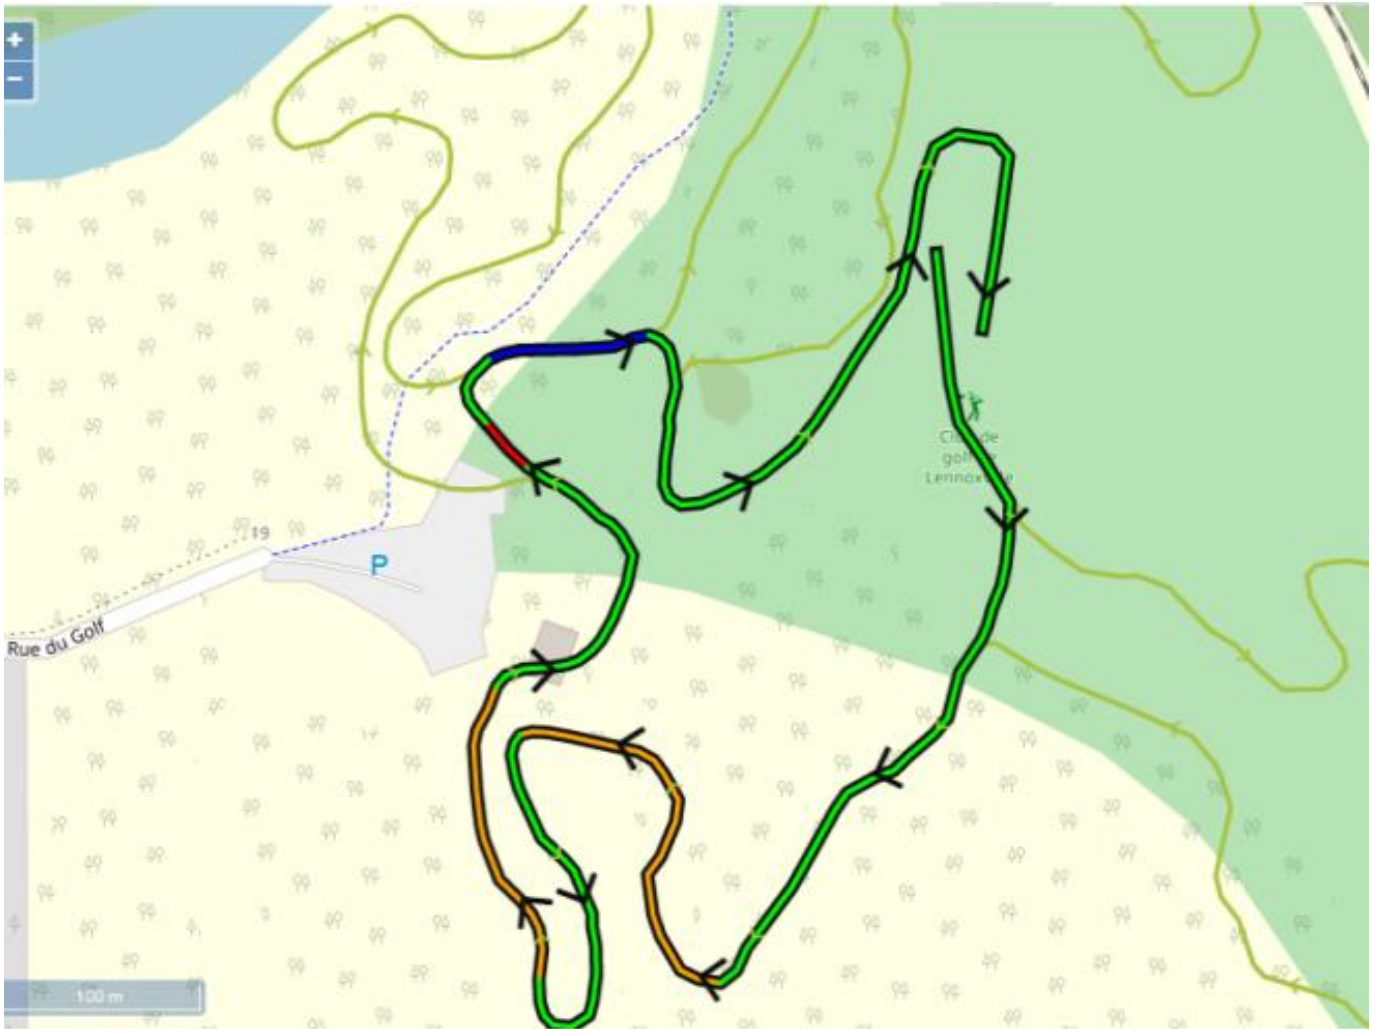

Bishop's Sprint 1,7 km (1755 m)

Certificat d'homologation FIS : 19/131.03/1.7

HMG Sprint 1.7 km								
Course length:	1,755m		Height difference (HD):		21m	Lowest point:		153m
			Maximum climb (MC):		15m	Highest point:		174m
			Total climb (TC):		46m			
A-climb	#	at m	PHD (m)	PTC (m)	grad. (%)	avg. grad. (%)		
	total			0			0.0%	part of TC
B-climb	1	420	14	15	-10.1 - 20.2	6.8		
	2	820	10	10	5.5 - 13.2	6.4		
	total			25			54.3%	part of TC
C-climb	1	1,151	8	8	15.8 - 37.6	26.7		
	total			8			17.4%	part of TC
undulated terrain	total			13			28.3%	part of TC
	total climb			46				