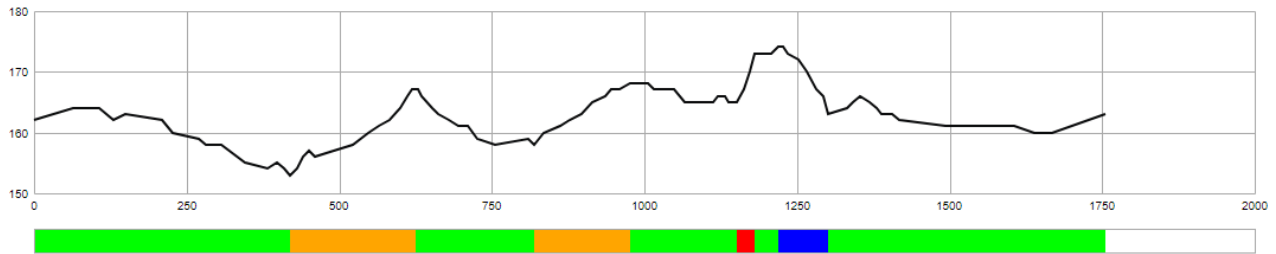

Bishop's Sprint 1,7 km (1755 m)

Certificat d'homologation FIS : 19/131.03/1.7

HMG Sprint 1.7 km								
Course length:	1,755m		Height difference (HD):		21m	Lowest point:		153m
			Maximum climb (MC):		15m	Highest point:		174m
			Total climb (TC):		46m			
A-climb	#	at m	PHD (m)	PTC (m)	grad. (%)	avg. grad. (%)		
	total			0			0.0%	part of TC
B-climb	1	420	14	15	-10.1 - 20.2	6.8		
	2	820	10	10	5.5 - 13.2	6.4		
	total			25			54.3%	part of TC
C-climb	1	1,151	8	8	15.8 - 37.6	26.7		
	total			8			17.4%	part of TC
undulated terrain	total			13			28.3%	part of TC
	total climb			46				